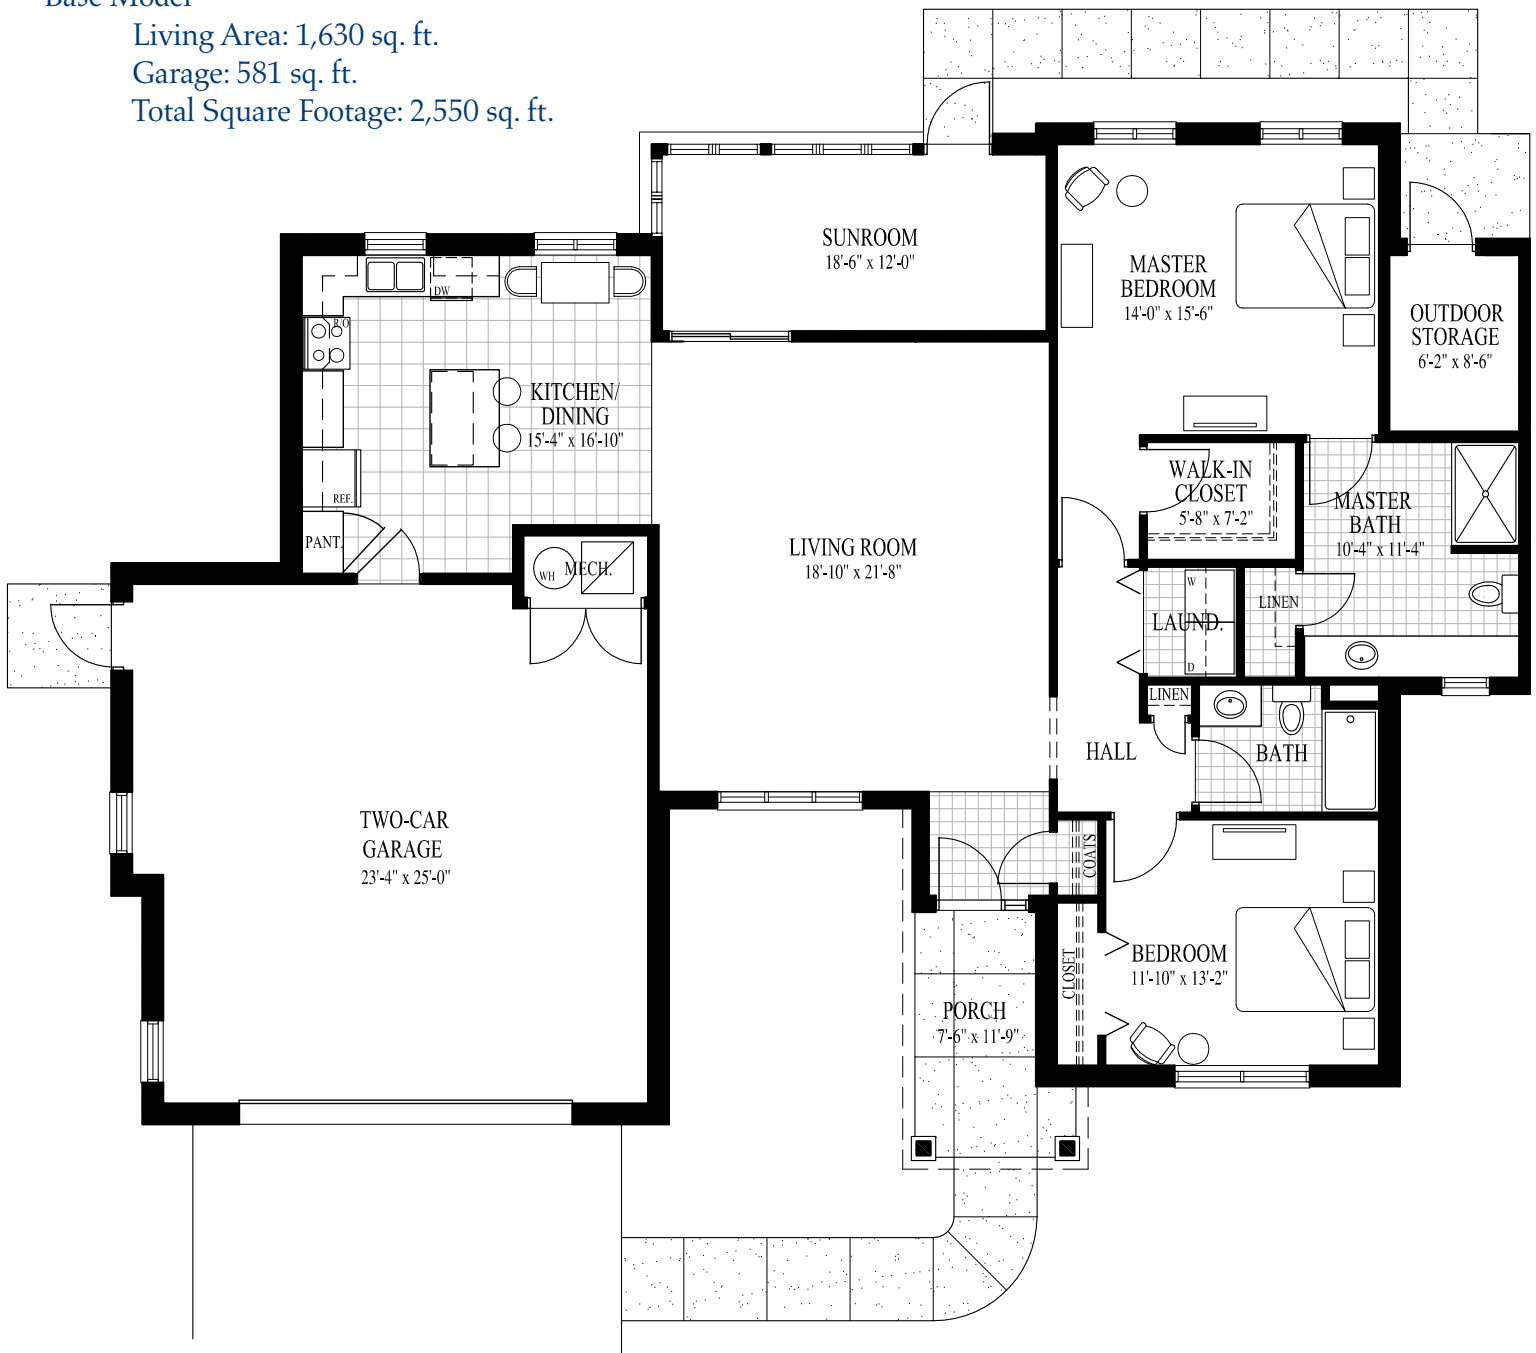

Carriage Home Floor Plans

THE PREAKNESS

Base Model

Living Area: 1,630 sq. ft.

Garage: 581 sq. ft.

Total Square Footage: 2,550 sq. ft.

THE PREAKNESS

Shown with breakfast nook and fireplace option

Living Area: 1,707 sq. ft.

Garage: 562 sq. ft.

Total Square Footage: 2,608 sq. ft.

4855 West Ridge Road, Erie, Pennsylvania 16506 • 814.836.5300 (P) • 814.836.5326 (F) • www.stmaryshome.org

Nondiscriminatory in admissions, services and employment.