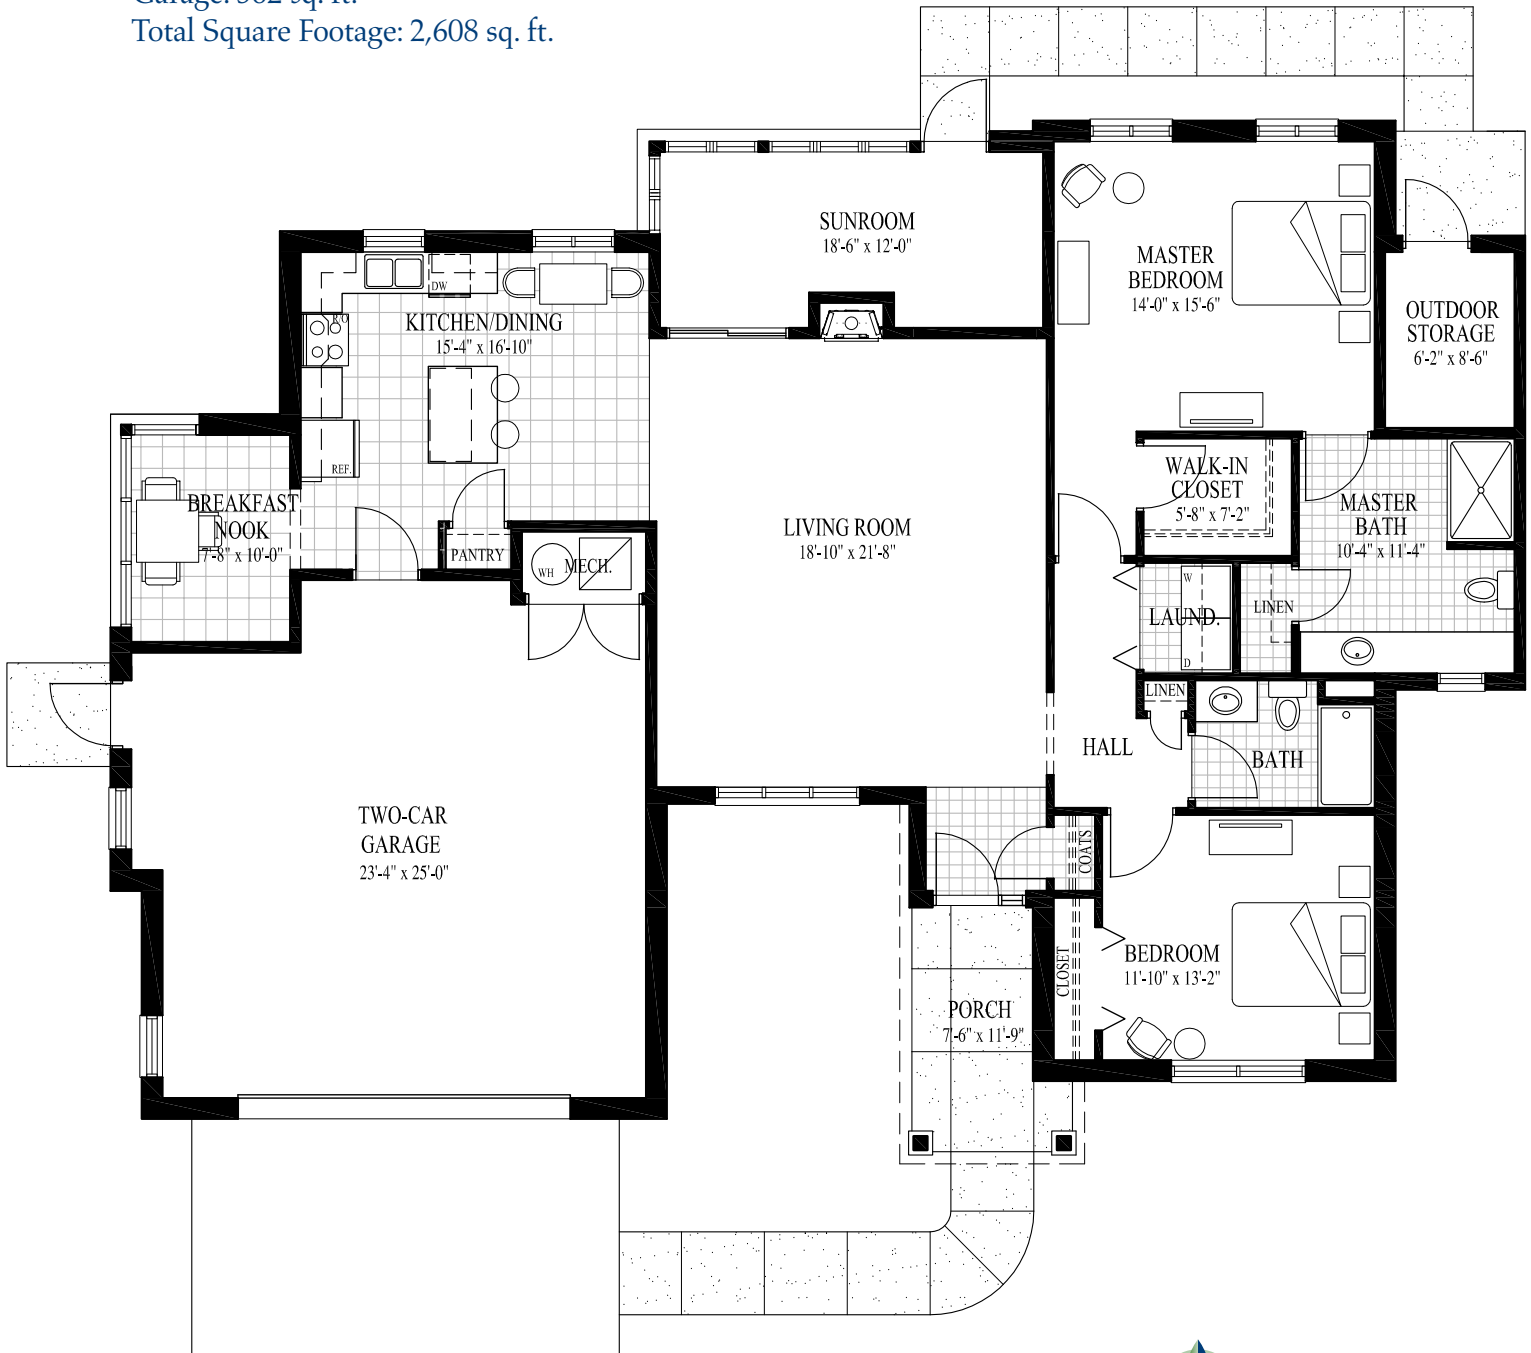

Carriage Home Floor Plans

THE PREAKNESS

Base Model

Living Area: 1,630 sq. ft.

Garage: 581 sq. ft.

Total Square Footage: 2,550 sq. ft.

THE PREAKNESS

Shown with breakfast nook and fireplace option

Living Area: 1,707 sq. ft.

Garage: 562 sq. ft.

Total Square Footage: 2,608 sq. ft.

4855 West Ridge Road, Erie, Pennsylvania 16506 • 814.836.5300 (P) • 814.836.5326 (F) • www.stmaryshome.org

Nondiscriminatory in admissions, services and employment.