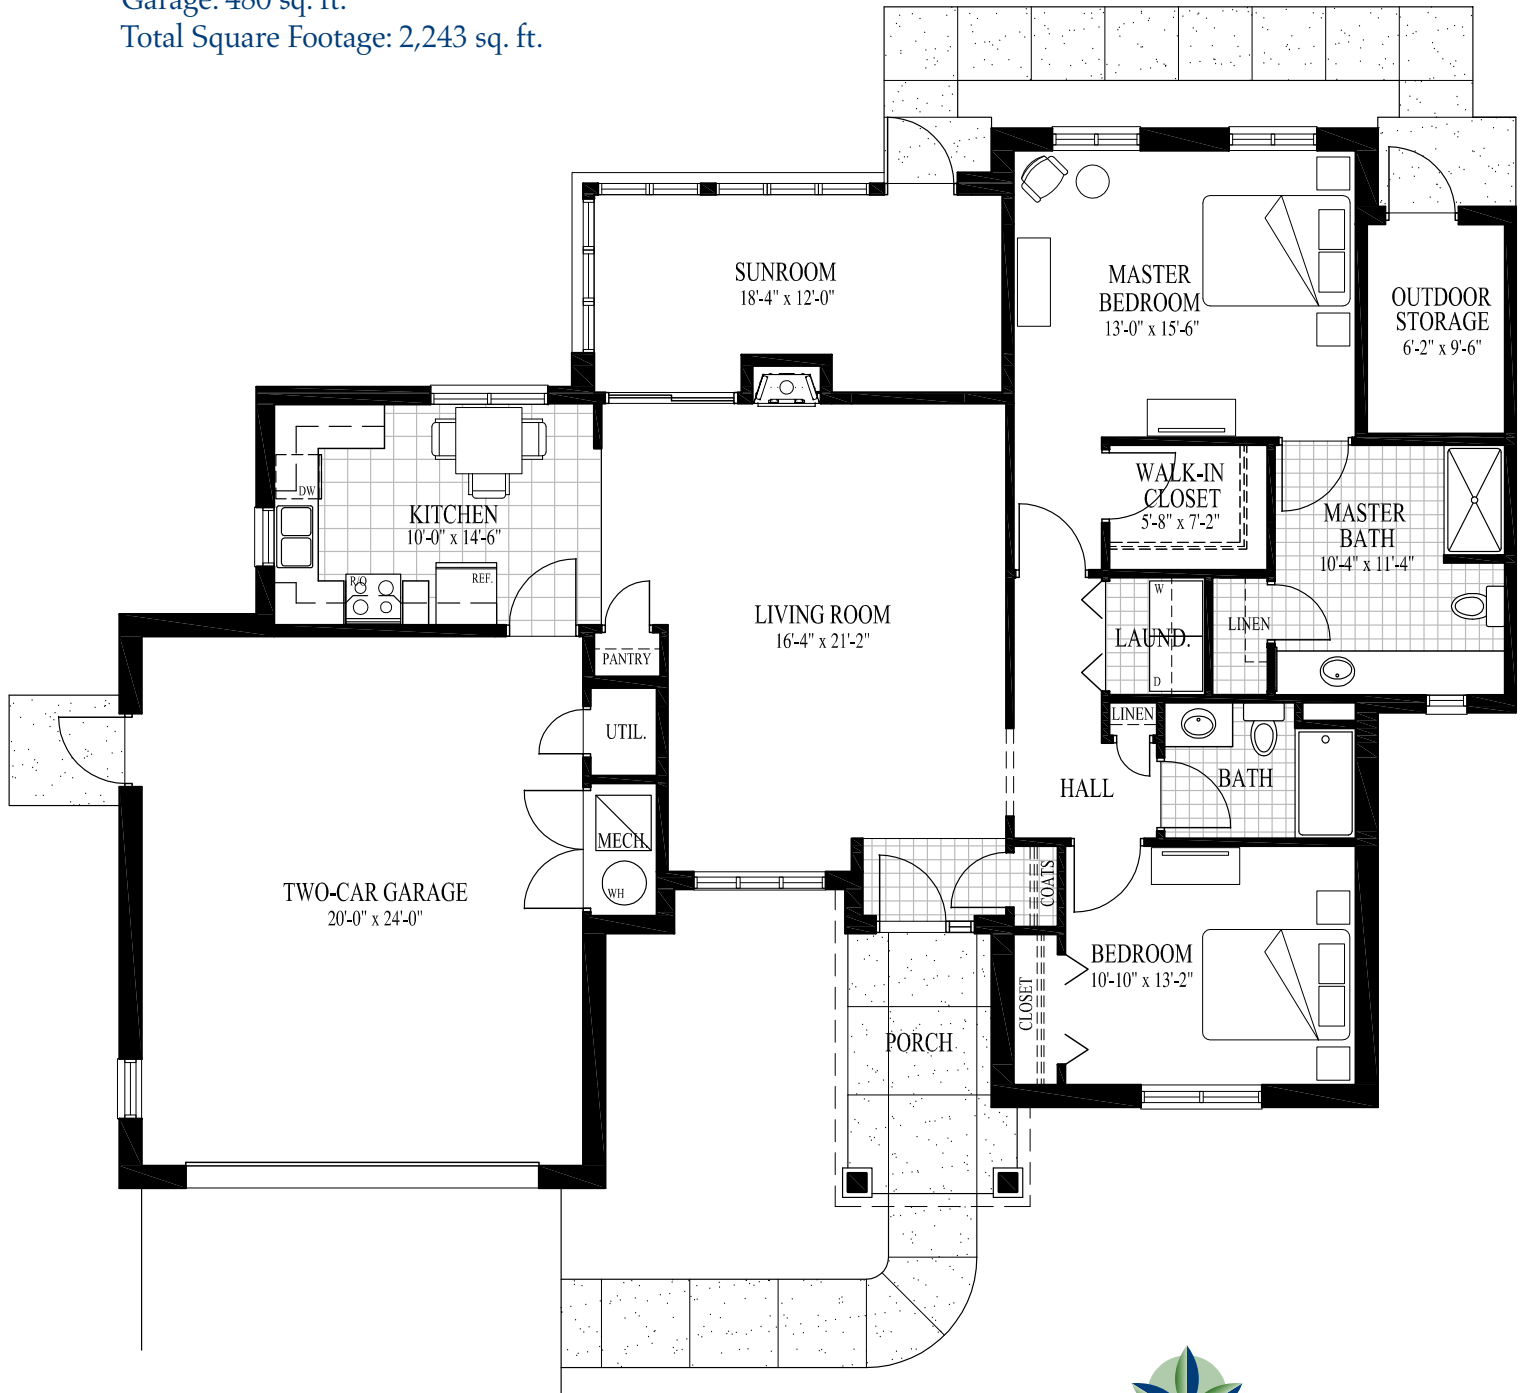

Carriage Home Floor Plans

THE DERBY

Base Model

Living Area: 1,440 sq. ft.

Garage: 480 sq. ft.

Total Square Footage: 2,243 sq. ft.

THE DERBY

Shown with fireplace option

Living Area: 1,440 sq. ft.

Garage: 480 sq. ft.

Total Square Footage: 2,243 sq. ft.

4855 West Ridge Road, Erie, Pennsylvania 16506 • 814.836.5300 (P) • 814.836.5326 (F) • www.stmaryshome.org

Nondiscriminatory in admissions, services and employment.