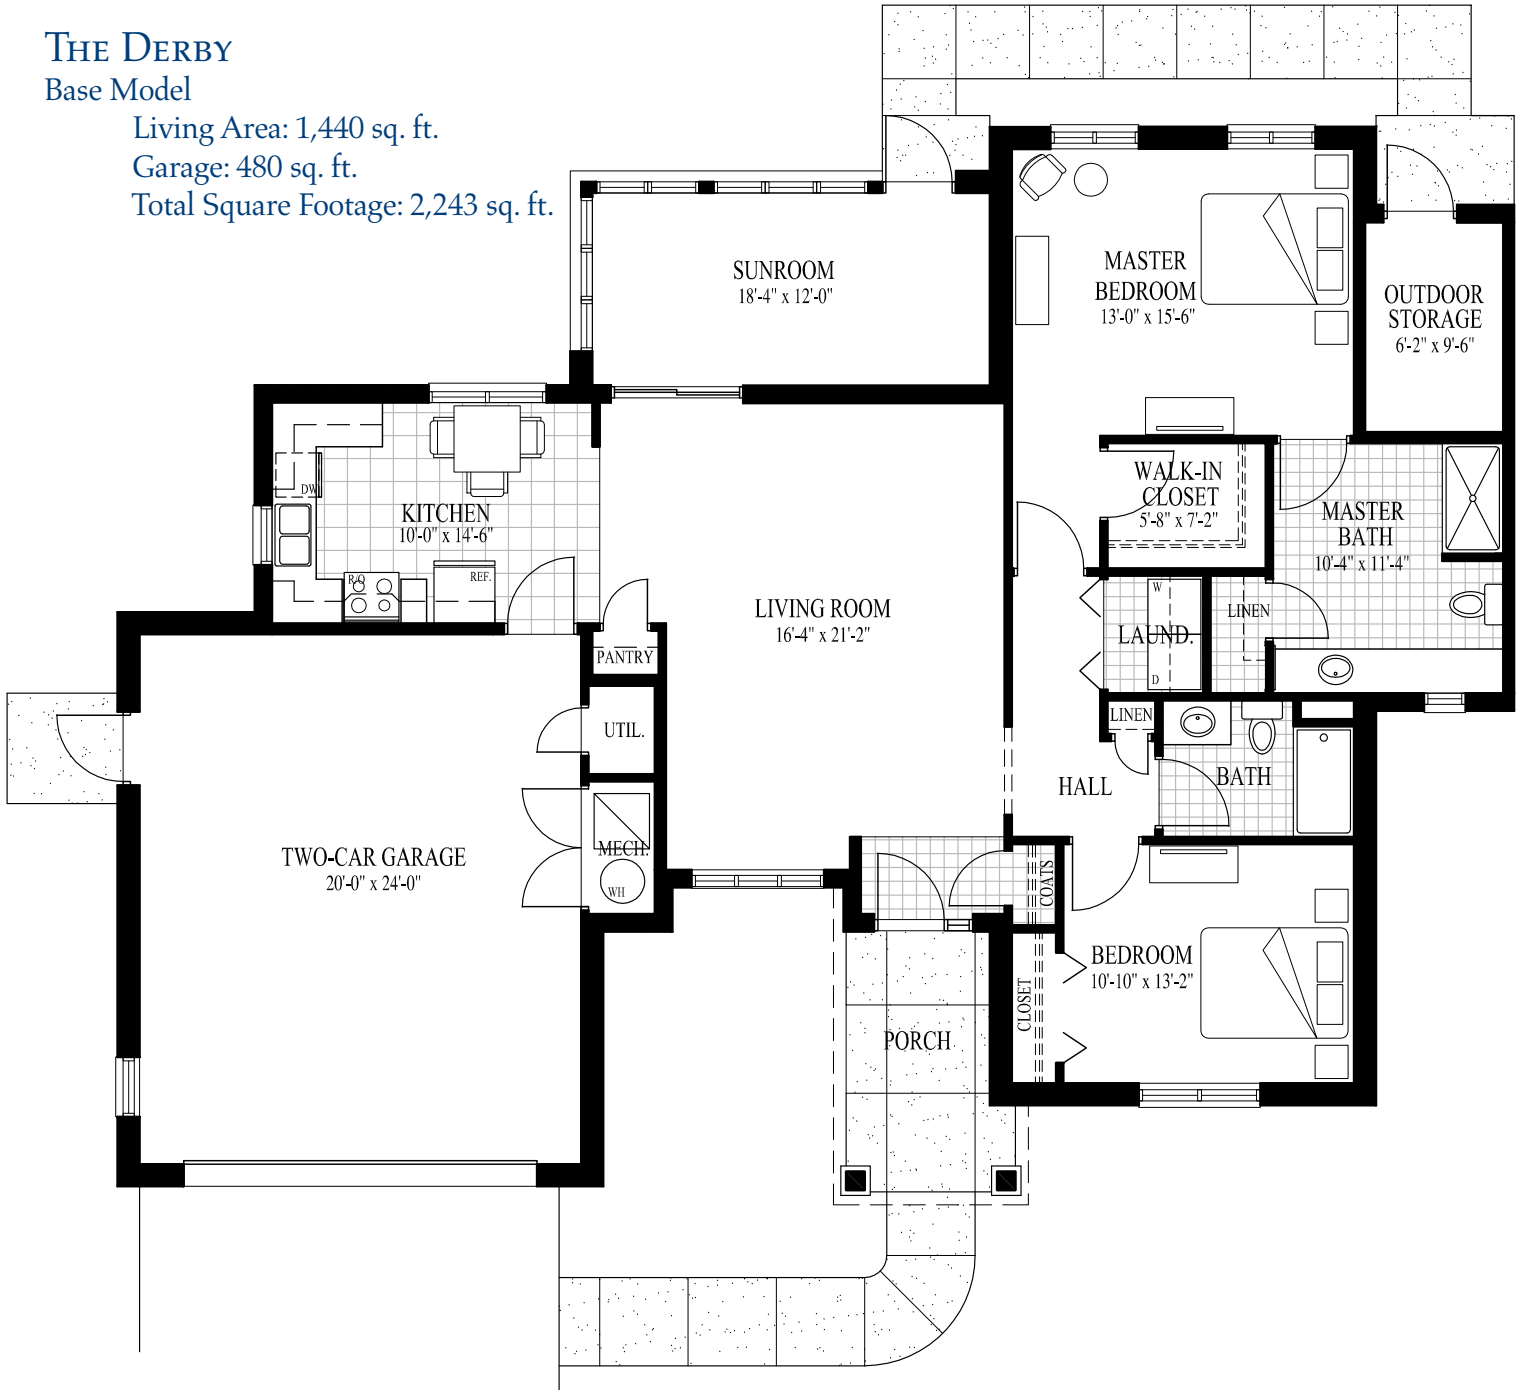

Carriage Home Floor Plans

THE DERBY

Base Model

Living Area: 1,440 sq. ft.

Garage: 480 sq. ft.

Total Square Footage: 2,243 sq. ft.

THE DERBY

Shown with fireplace option

Living Area: 1,440 sq. ft.

Garage: 480 sq. ft.

Total Square Footage: 2,243 sq. ft.

4855 West Ridge Road, Erie, Pennsylvania 16506 • 814.836.5300 (P) • 814.836.5326 (F) • www.stmaryshome.org

Nondiscriminatory in admissions, services and employment.