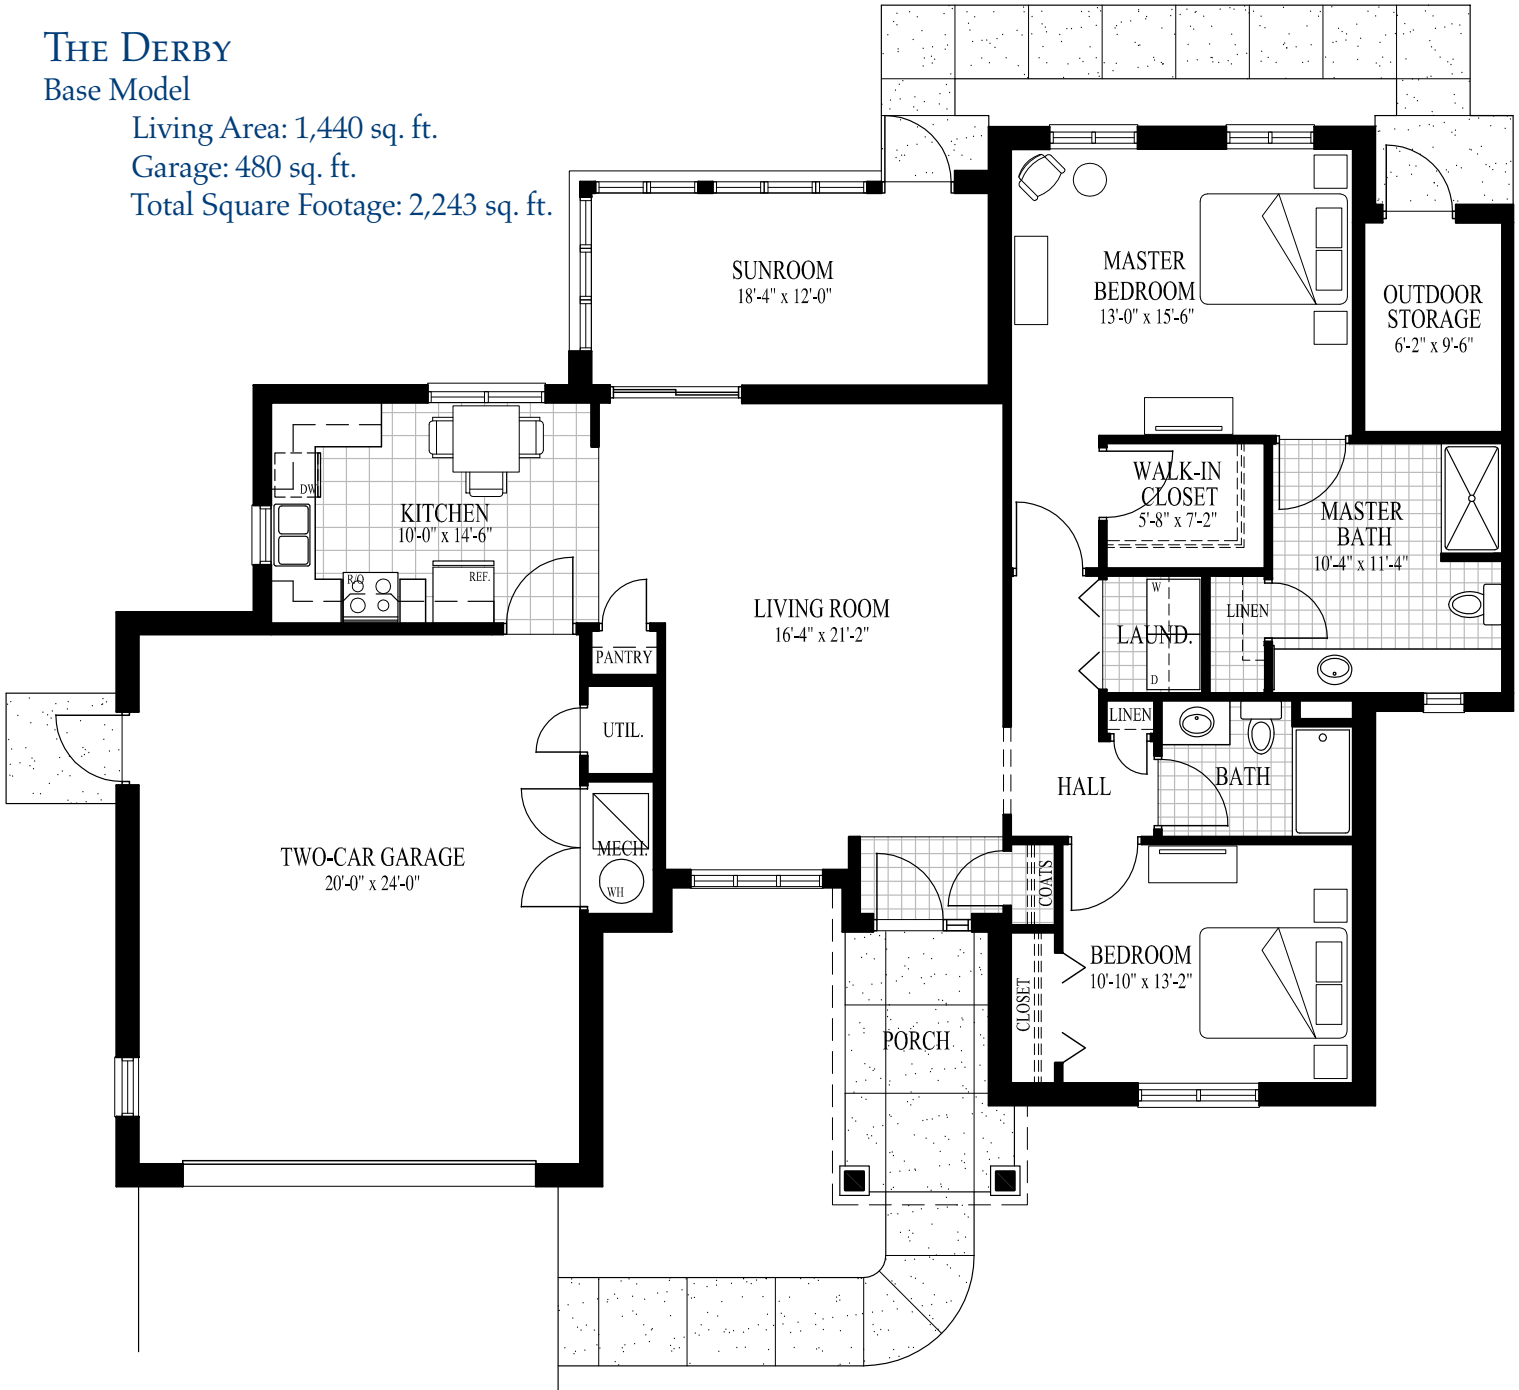

Carriage Home Floor Plans

THE DERBY

Base Model

Living Area: 1,440 sq. ft.

Garage: 480 sq. ft.

Total Square Footage: 2,243 sq. ft.

THE DERBY

Shown with fireplace option

Living Area: 1,440 sq. ft.

Garage: 480 sq. ft.

Total Square Footage: 2,243 sq. ft.

4855 West Ridge Road, Erie, Pennsylvania 16506 • 814.836.5300 (P) • 814.836.5326 (F) • www.stmaryshome.org

Nondiscriminatory in admissions, services and employment.