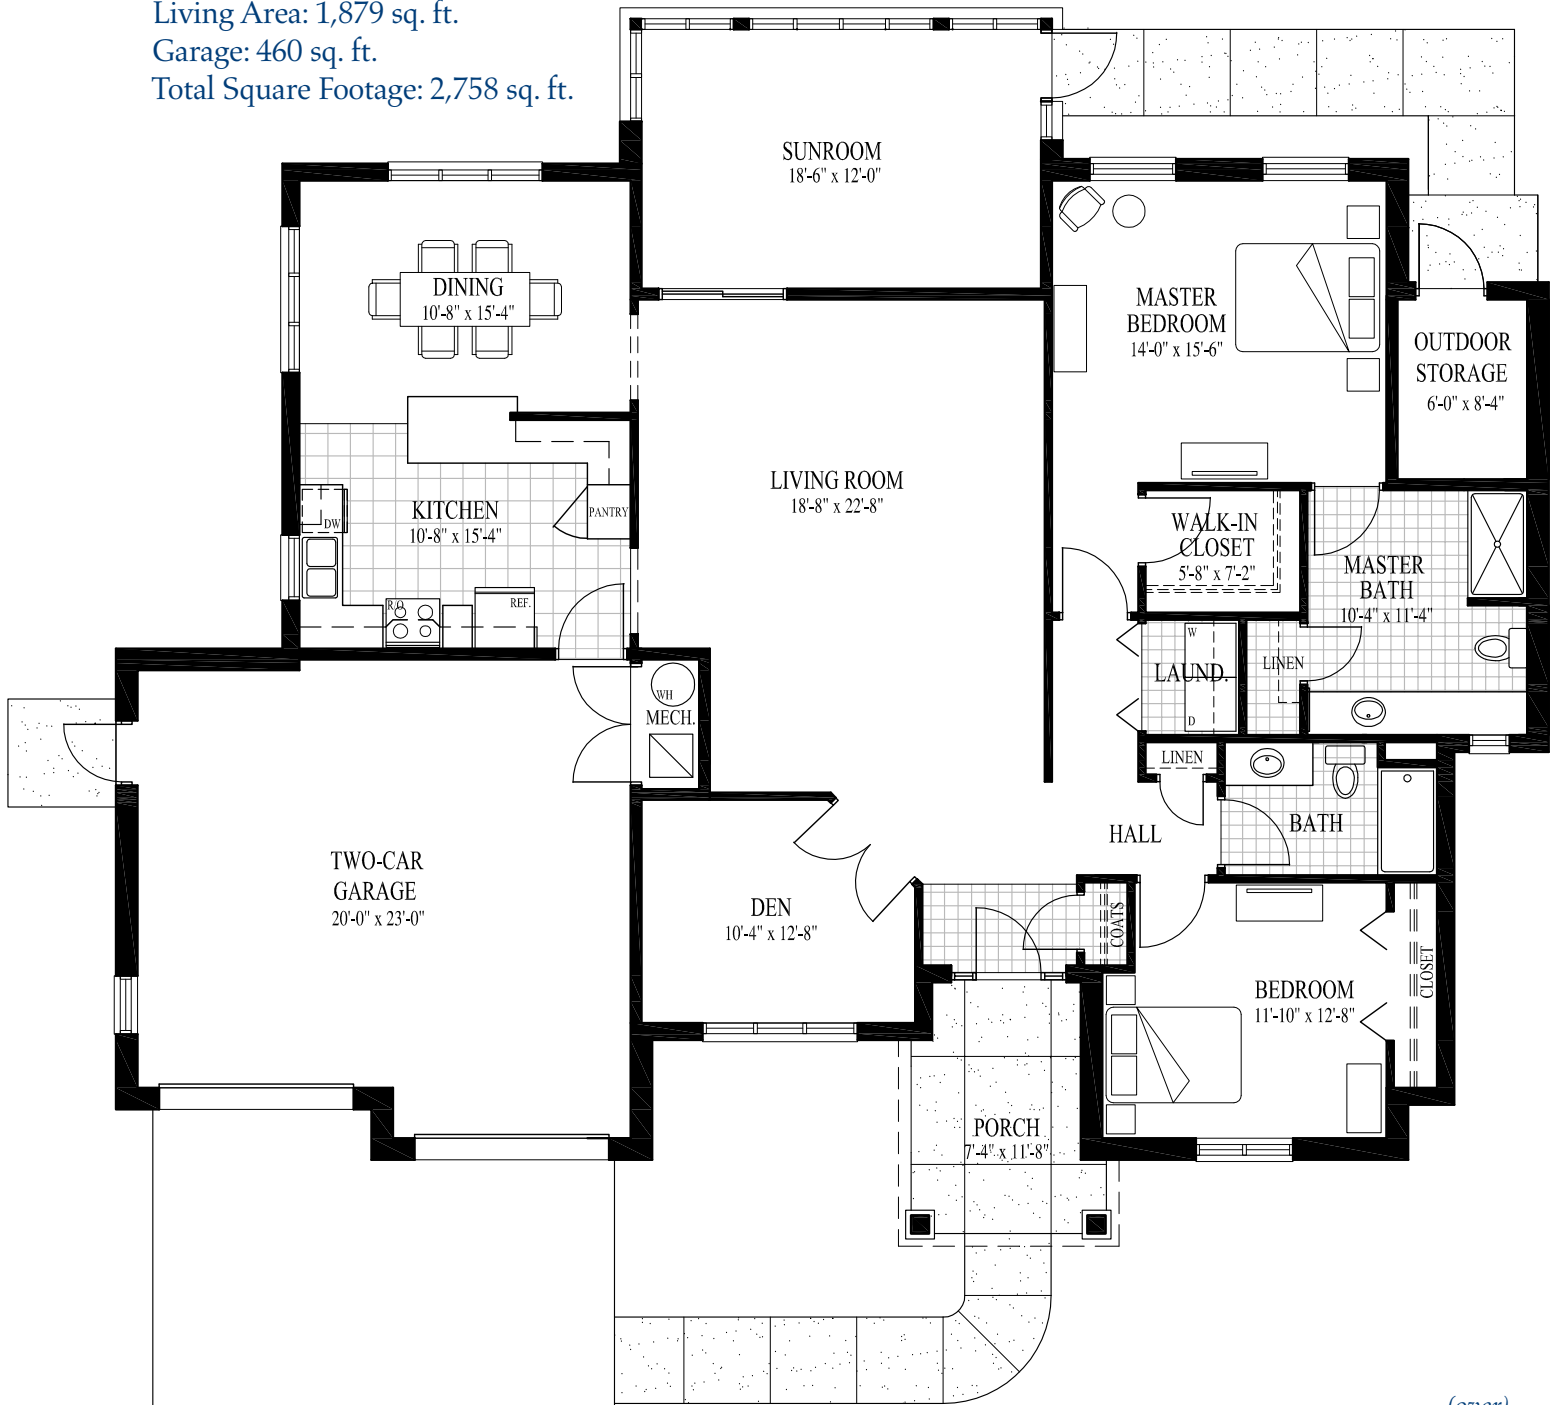

# Carriage Home Floor Plans

## THE BELMONT

Base Model

Living Area: 1,879 sq. ft.

Garage: 460 sq. ft.

Total Square Footage: 2,758 sq. ft.

# THE BELMONT

Shown with breakfast nook and fireplace option

Living Area: 1, 956 sq. ft.

Garage: 460 sq. ft.

Total Square Footage: 2,836 sq. ft.

4855 West Ridge Road, Erie, Pennsylvania 16506 • 814.836.5300 (P) • 814.836.5326 (F) • [www.stmaryshome.org](http://www.stmaryshome.org)