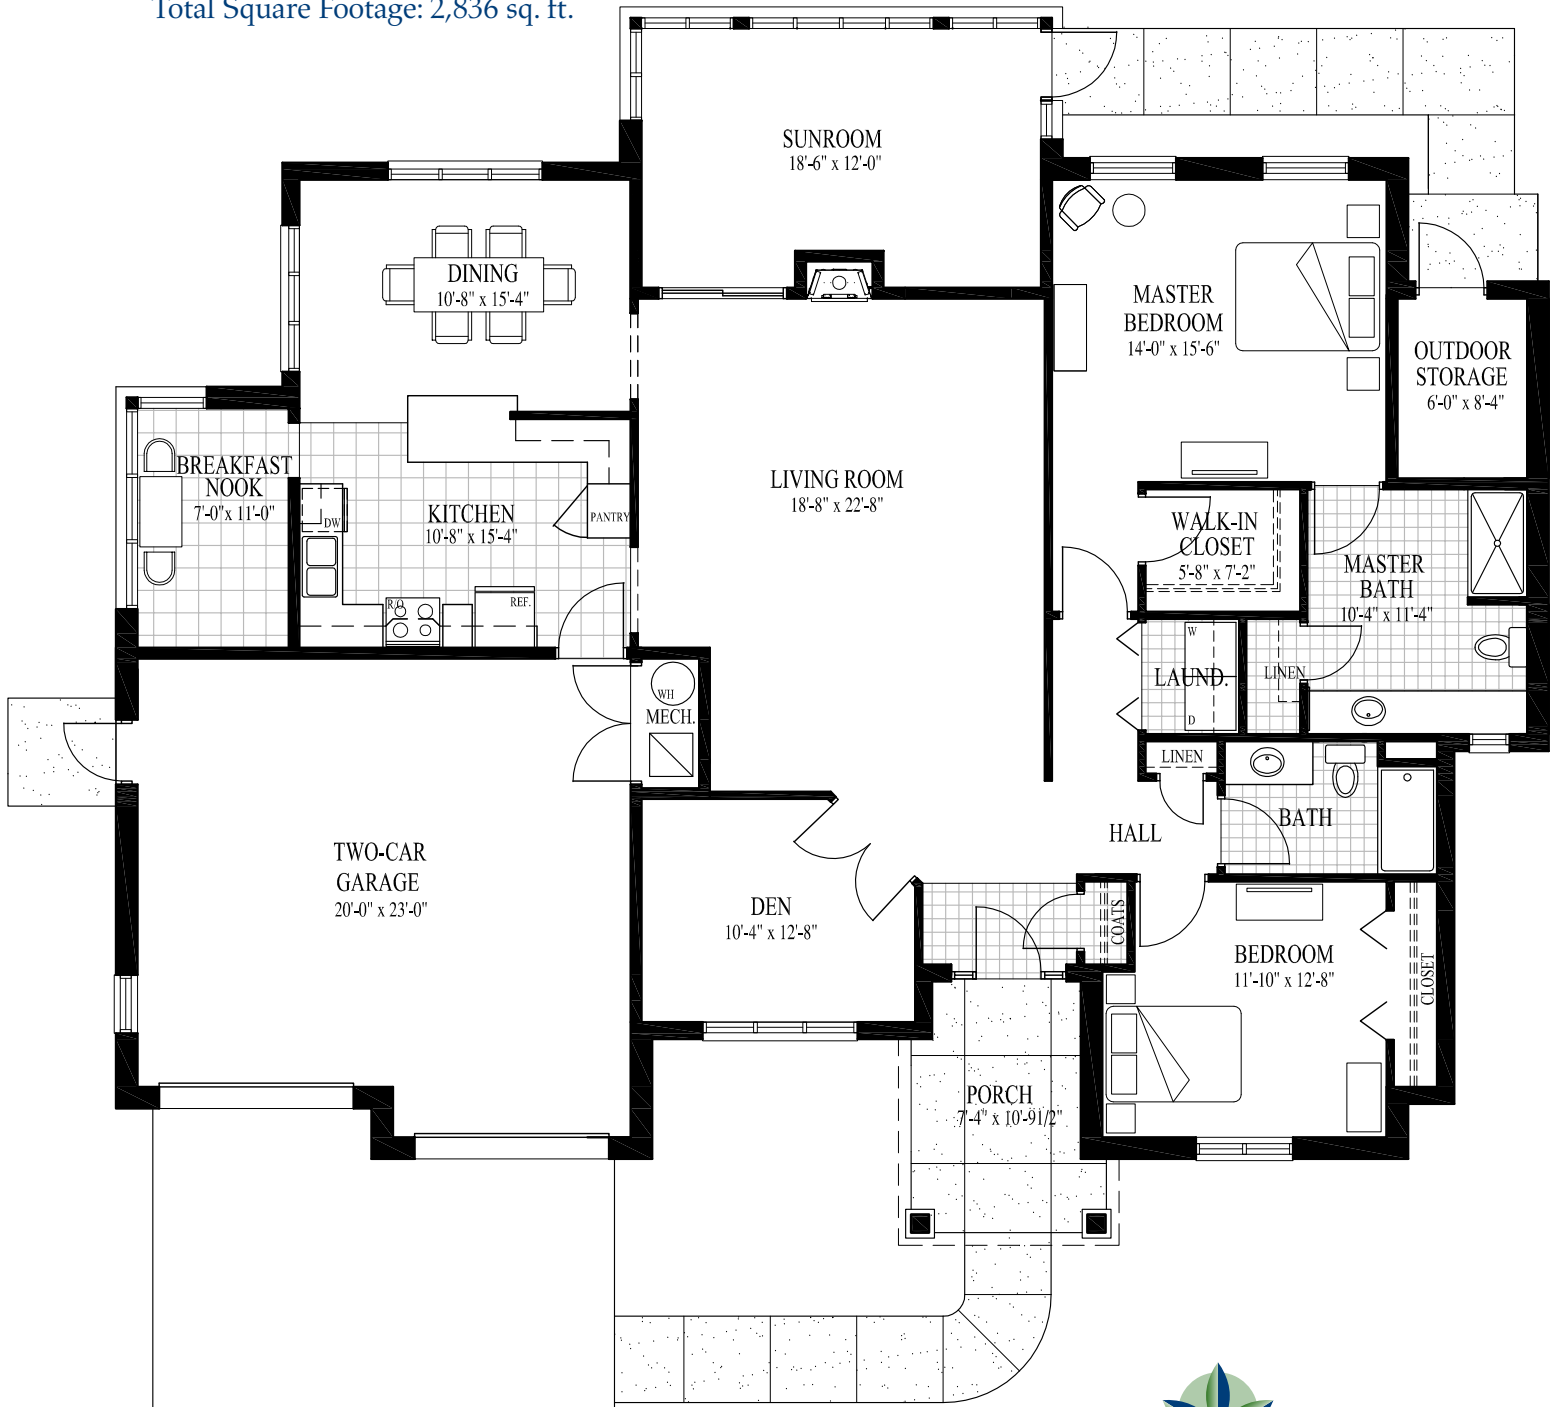

Carriage Home Floor Plans

THE BELMONT

Base Model

Living Area: 1,879 sq. ft.

Garage: 460 sq. ft.

Total Square Footage: 2,758 sq. ft.

THE BELMONT

Shown with breakfast nook and fireplace option

Living Area: 1, 956 sq. ft.

Garage: 460 sq. ft.

Total Square Footage: 2,836 sq. ft.

4855 West Ridge Road, Erie, Pennsylvania 16506 • 814.836.5300 (P) • 814.836.5326 (F) • www.stmaryshome.org

Nondiscriminatory in admissions, services and employment.