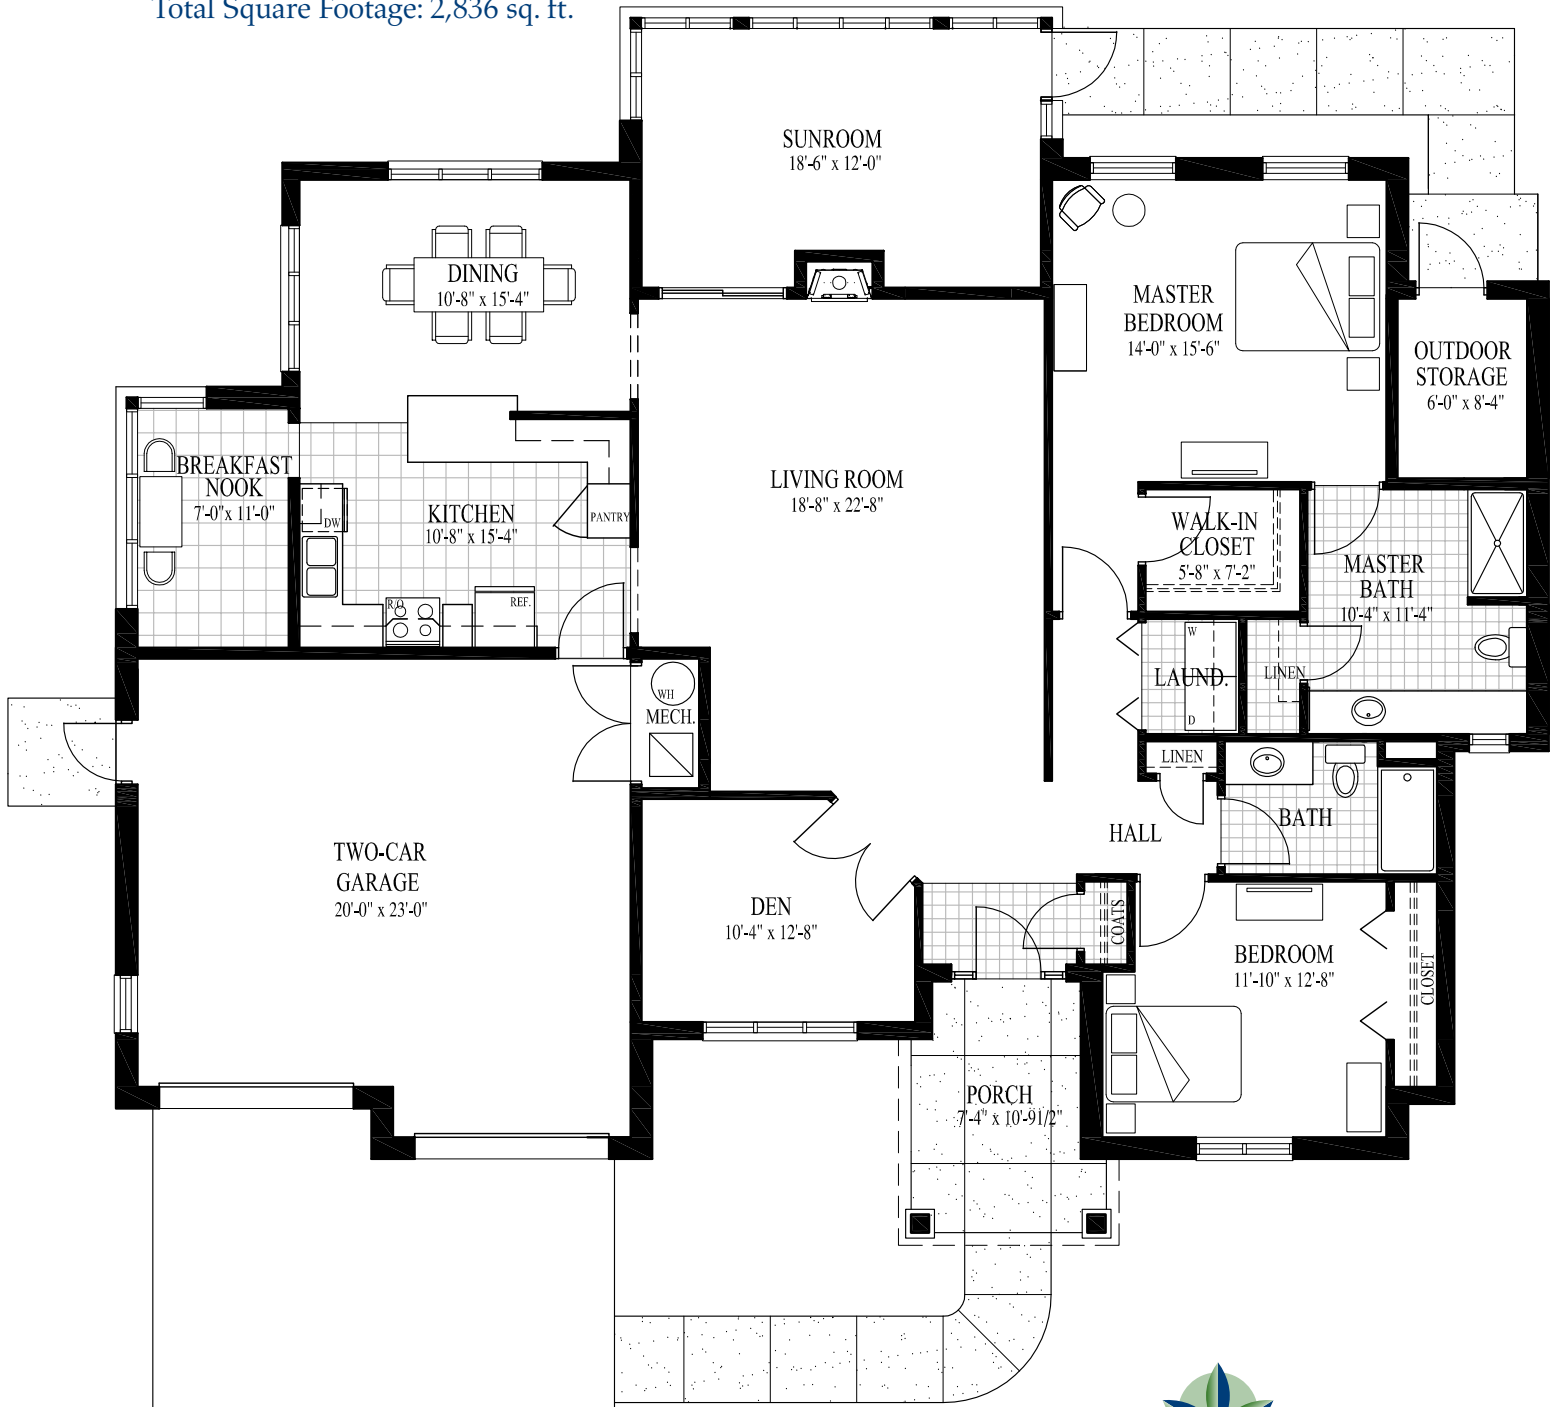

# Carriage Home Floor Plans

## THE BELMONT

Base Model

Living Area: 1,879 sq. ft.

Garage: 460 sq. ft.

Total Square Footage: 2,758 sq. ft.

# THE BELMONT

Shown with breakfast nook and fireplace option

Living Area: 1, 956 sq. ft.

Garage: 460 sq. ft.

Total Square Footage: 2,836 sq. ft.

4855 West Ridge Road, Erie, Pennsylvania 16506 • 814.836.5300 (P) • 814.836.5326 (F) • [www.stmaryshome.org](http://www.stmaryshome.org)