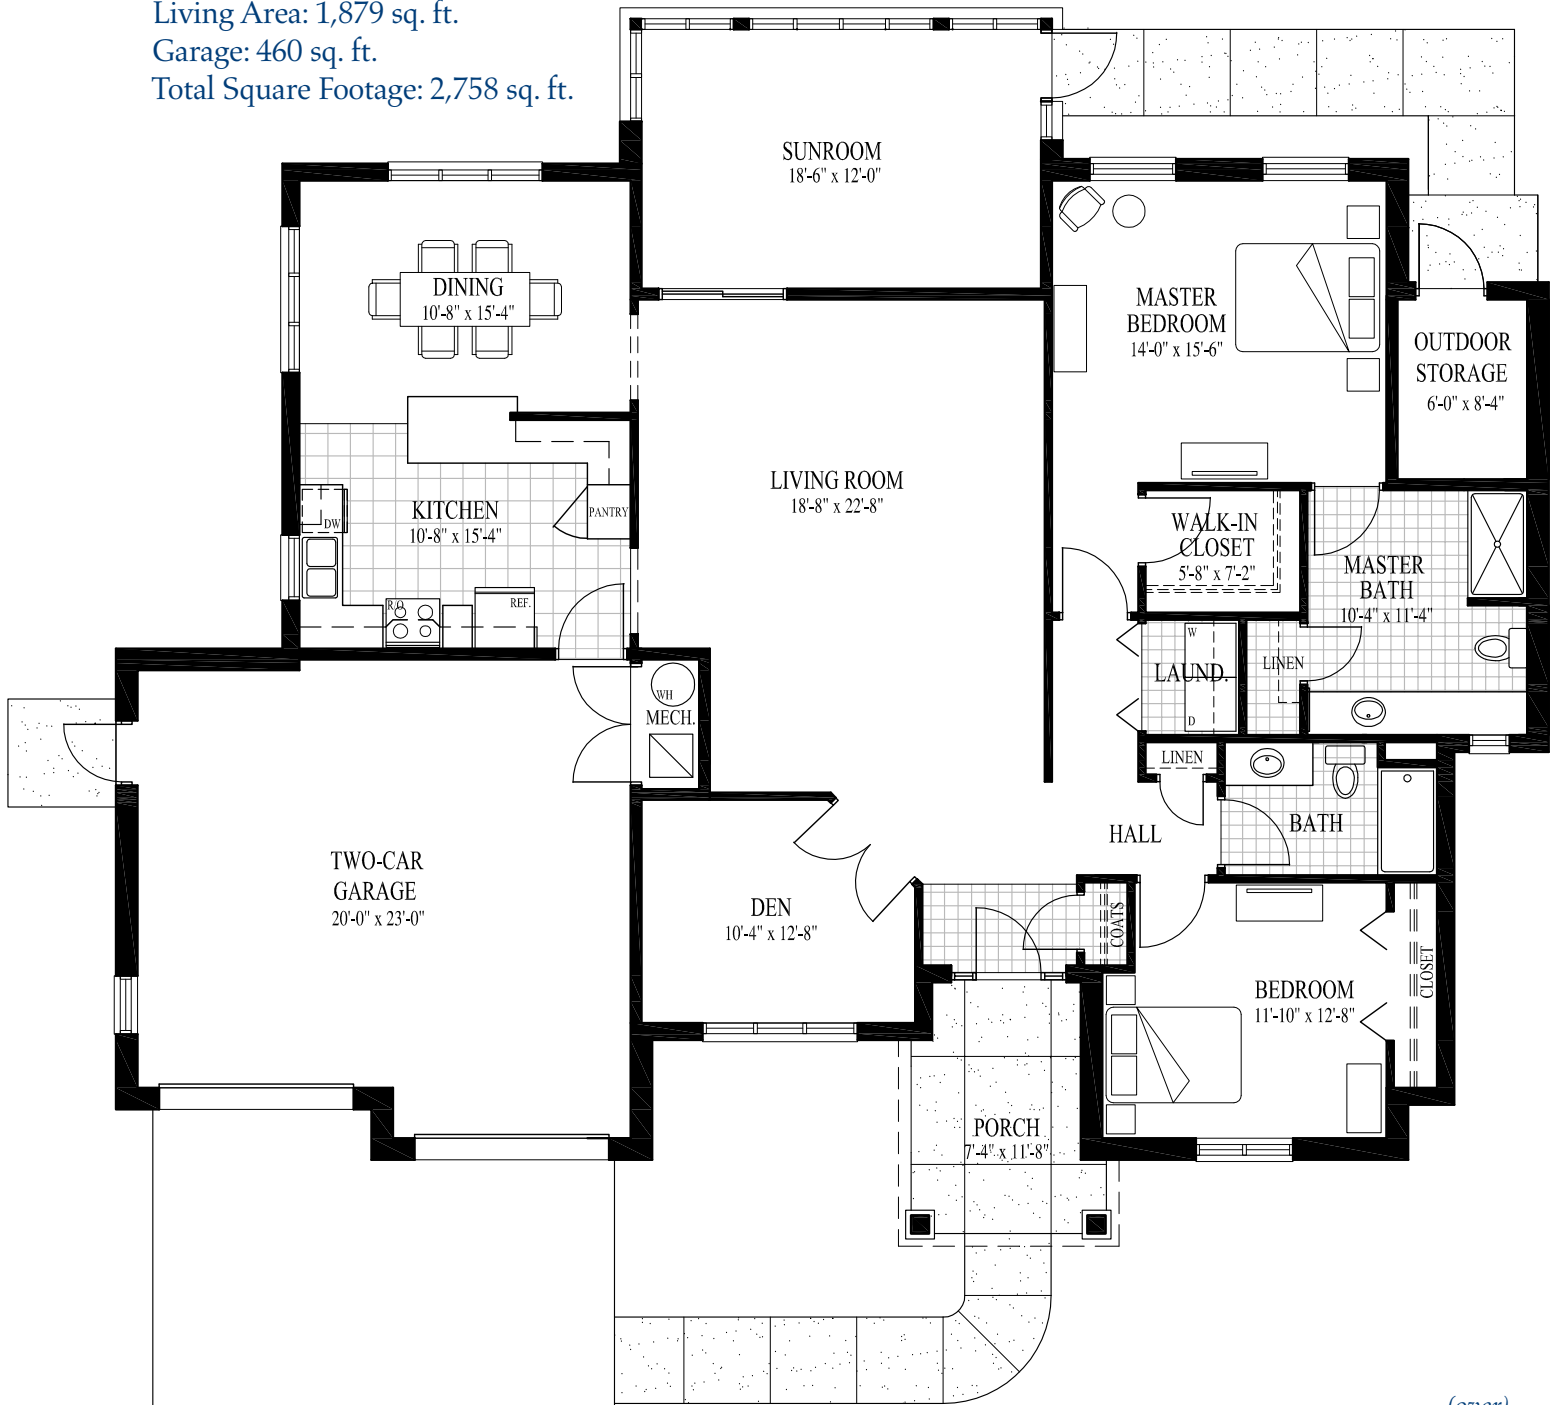

Carriage Home Floor Plans

THE BELMONT

Base Model

Living Area: 1,879 sq. ft.

Garage: 460 sq. ft.

Total Square Footage: 2,758 sq. ft.

THE BELMONT

Shown with breakfast nook and fireplace option

Living Area: 1, 956 sq. ft.

Garage: 460 sq. ft.

Total Square Footage: 2,836 sq. ft.

4855 West Ridge Road, Erie, Pennsylvania 16506 • 814.836.5300 (P) • 814.836.5326 (F) • www.stmaryshome.org

Nondiscriminatory in admissions, services and employment.